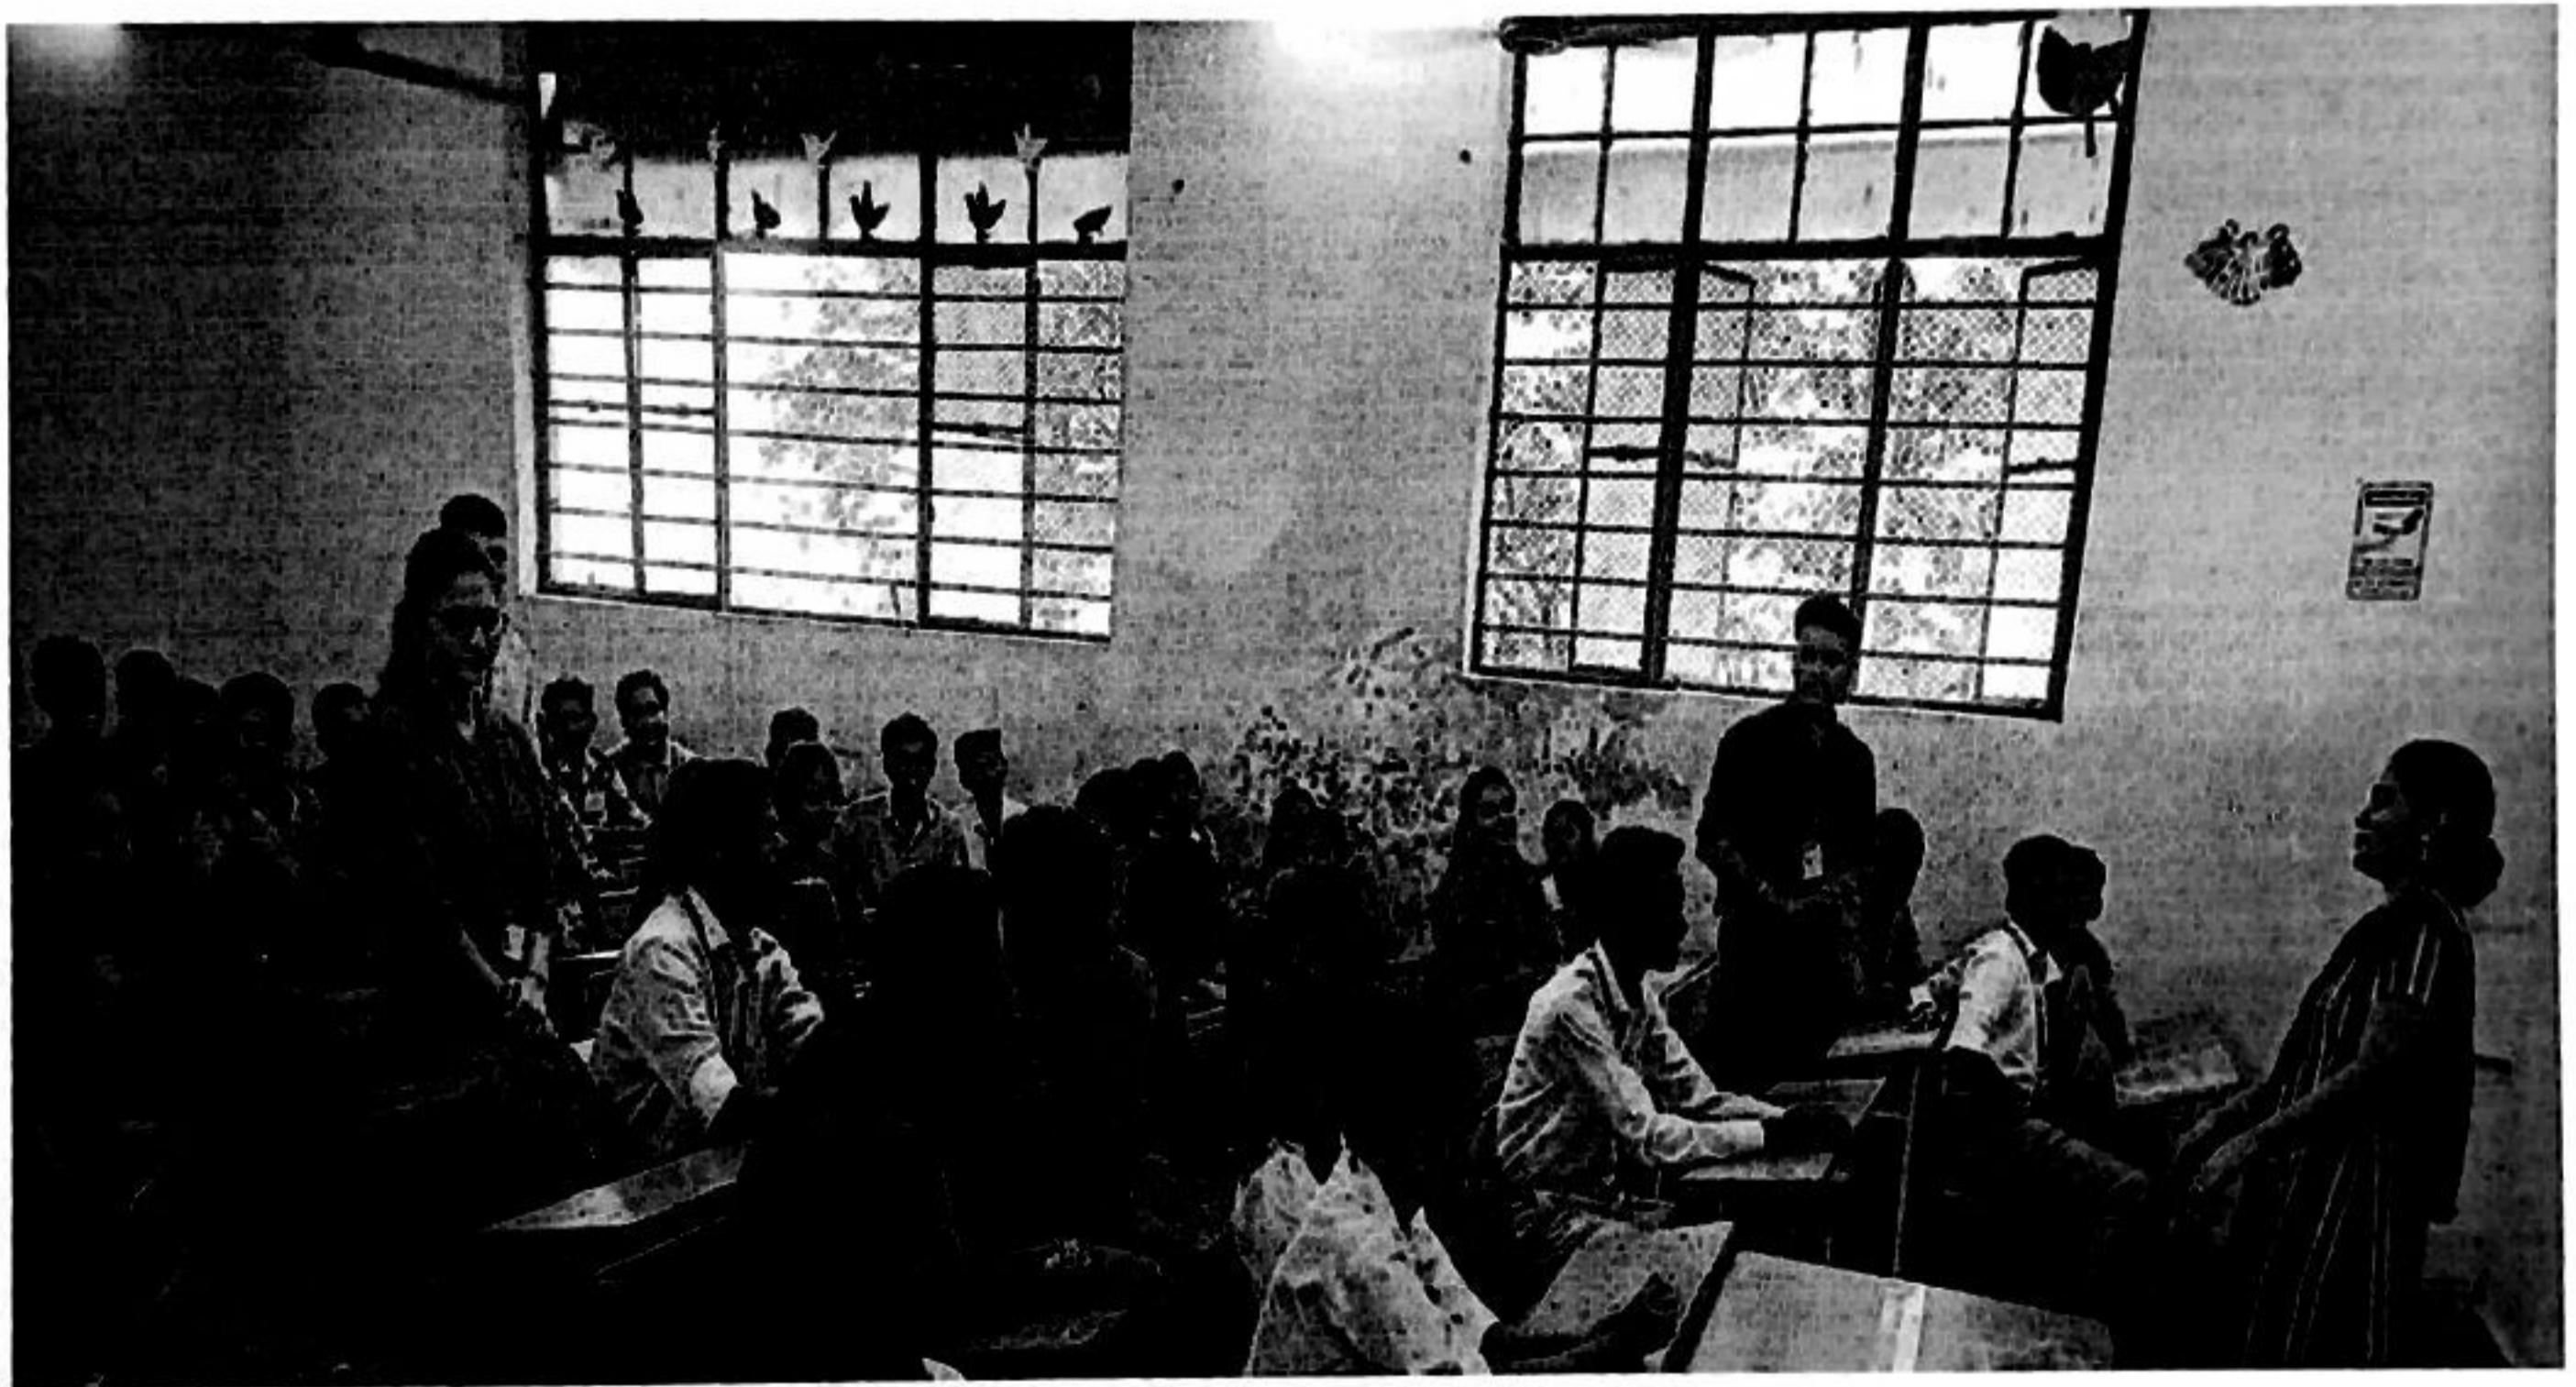

### HIGHLIGHTS:-

The Commerce Department organized a workshop for B.Com. and BMS students to improve their communication skills. The speaker of the workshop was (MS) Lohita Rs. Ardhi. The objective of the workshop was to improve the communication skills needed for students to communicate in a group setting. This workshop helped students to gain knowledge on how to communicate effectively in the modern world.